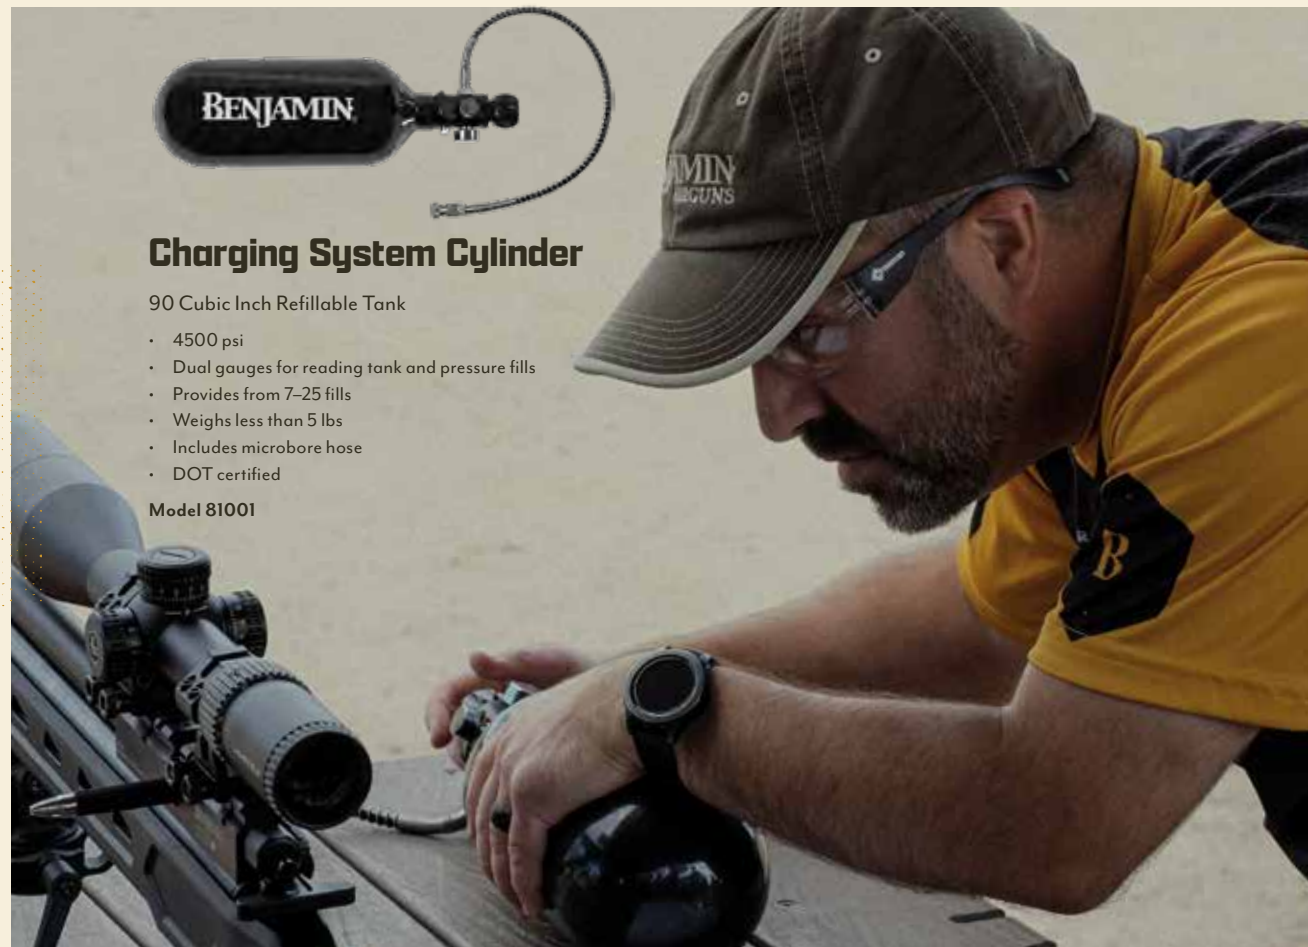

Charging System Cylinder

90 Cubic Inch Refillable Tank

- 4500 psi
- Dual gauges for reading tank and pressure fills
- Provides from 7-25 fills
- Weighs less than 5 lbs
- Includes microbore hose
- DOT certified

Model 81001